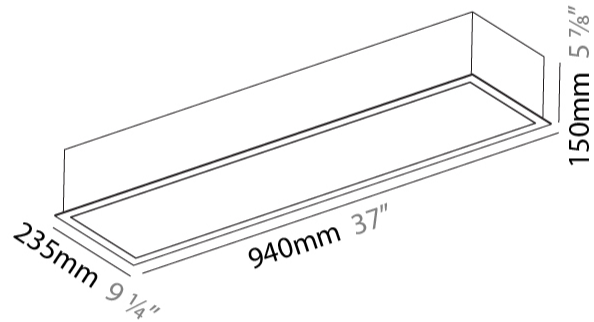

GENERAL

Series: Pi2
Subseries: Pi2 Whiteline
Brand: Prolicht
Division: Architectural
Mounting Type: Recessed
Mounting Location: Ceiling
Subcategory: Ambient

PHYSICAL

Shape: Rectangle
Length (mm): 940
Length (in): 37
Width (mm): 235
Width (in): 9 1/4
Depth (mm): 150
Depth (in): 5 7/8
Ceiling Thickness (mm): 10 / 12.5 / 15 / 25
Ceiling Thickness (in): 3/8 or 1/2 or 9/16 or 1
Min. Recessing Depth (mm): 160
Min. Recessing Depth (in): 6 5/16
Light Distribution: Direct
Weight (kg): 6.31
Weight (lbs): 13.88
Diffuser: PMMA - Opal or Micro-Prism
Fixture Finish: SSR / BKV / CWI / CRY / HAB / UFT / ITA / RUA / FTG / MYG / LOD / PUS / FRO / FUP / KIA / POP / BLS / SPG / MEY / GOH / GUM / CHC / COM / ABZ / JAG / OBR / MOS / ROR
Fixture Material: Aluminum
Cut-out Measurements: 925mm / 36 7/16" x 220mm / 8 11/16"

ELECTRICAL

Lamp Type: LED (Zhaga Standard)
Total Output Wattage (W): 29
Dimming: Tri-Mode (Non-Dimming and Phase Dimming (120Vac only) and 0-10V Dimming)
Driver Included: Yes
Driver Location: Integrated
Driver Type: Constant Current - Universal
Driver Class: Class 2
Input Voltage (V): 120 - 277
Constant Current (MA): 500

LED

Color Temperature (°K): 3000 / 3500 / 4000
Max. Delivered Lumen (lm): 2140 / 2303 / 2350
CRI: >80 CRI
Efficiency (%): 0.53
Lamp Life (hrs): 50000

OPTICAL

RATINGS AND CERTIFICATIONS

Certified By: Certified for North American Standards
IP rating: IP20