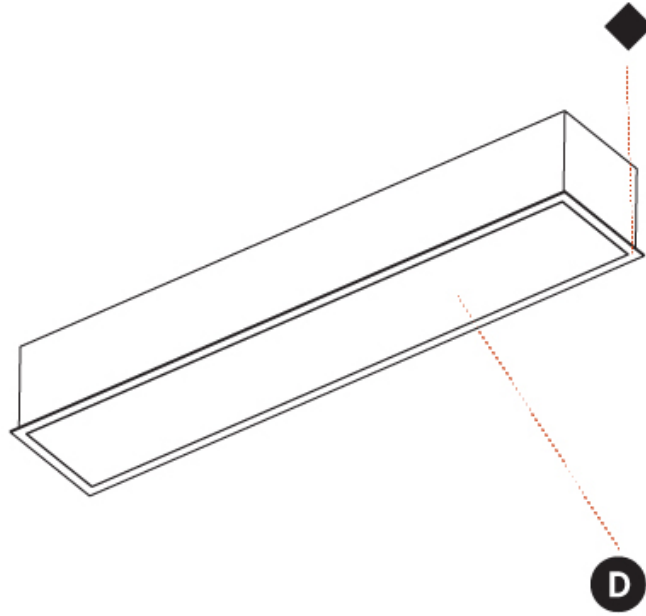

PI2 WHITELINE RECESSED

A37557-

PROJECT	_____
TYPE	_____
SPECIFIER	_____
QUANTITY	_____
DATE	_____